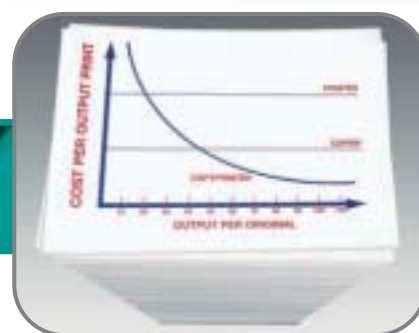

High speed, low cost printing with user-friendly features

A common commercial challenge for organizations operating in sectors such as education, government and non-profit, is the requirement for high-speed print production at a low, controllable cost. Using digital technology, the DX3240 and DX3440 CopyPrinters from Rex-Rotary have been specifically designed to produce volumes of document output at high quality.

The DX3240 and DX3440 will add flexibility to your document production with versatile paper handling to deliver a variety of single-sheet output requirements. More print jobs can be accepted, production easily monitored and documents sorted for easy distribution throughout your organization. Each model is easy to use, reliable and maintains productive performance.

Compelling speed and quality make the Rex-Rotary DX3240 and DX3440 the ideal choice for flexible and cost-effective high volume document production within your organization.

Rex-Rotary's unique approach links people with knowledge and expertise, combining our wide experience of innovative, document related Products and Software Solutions with our world class Business and Professional Services to deliver the best Total Document Solutions for your business.